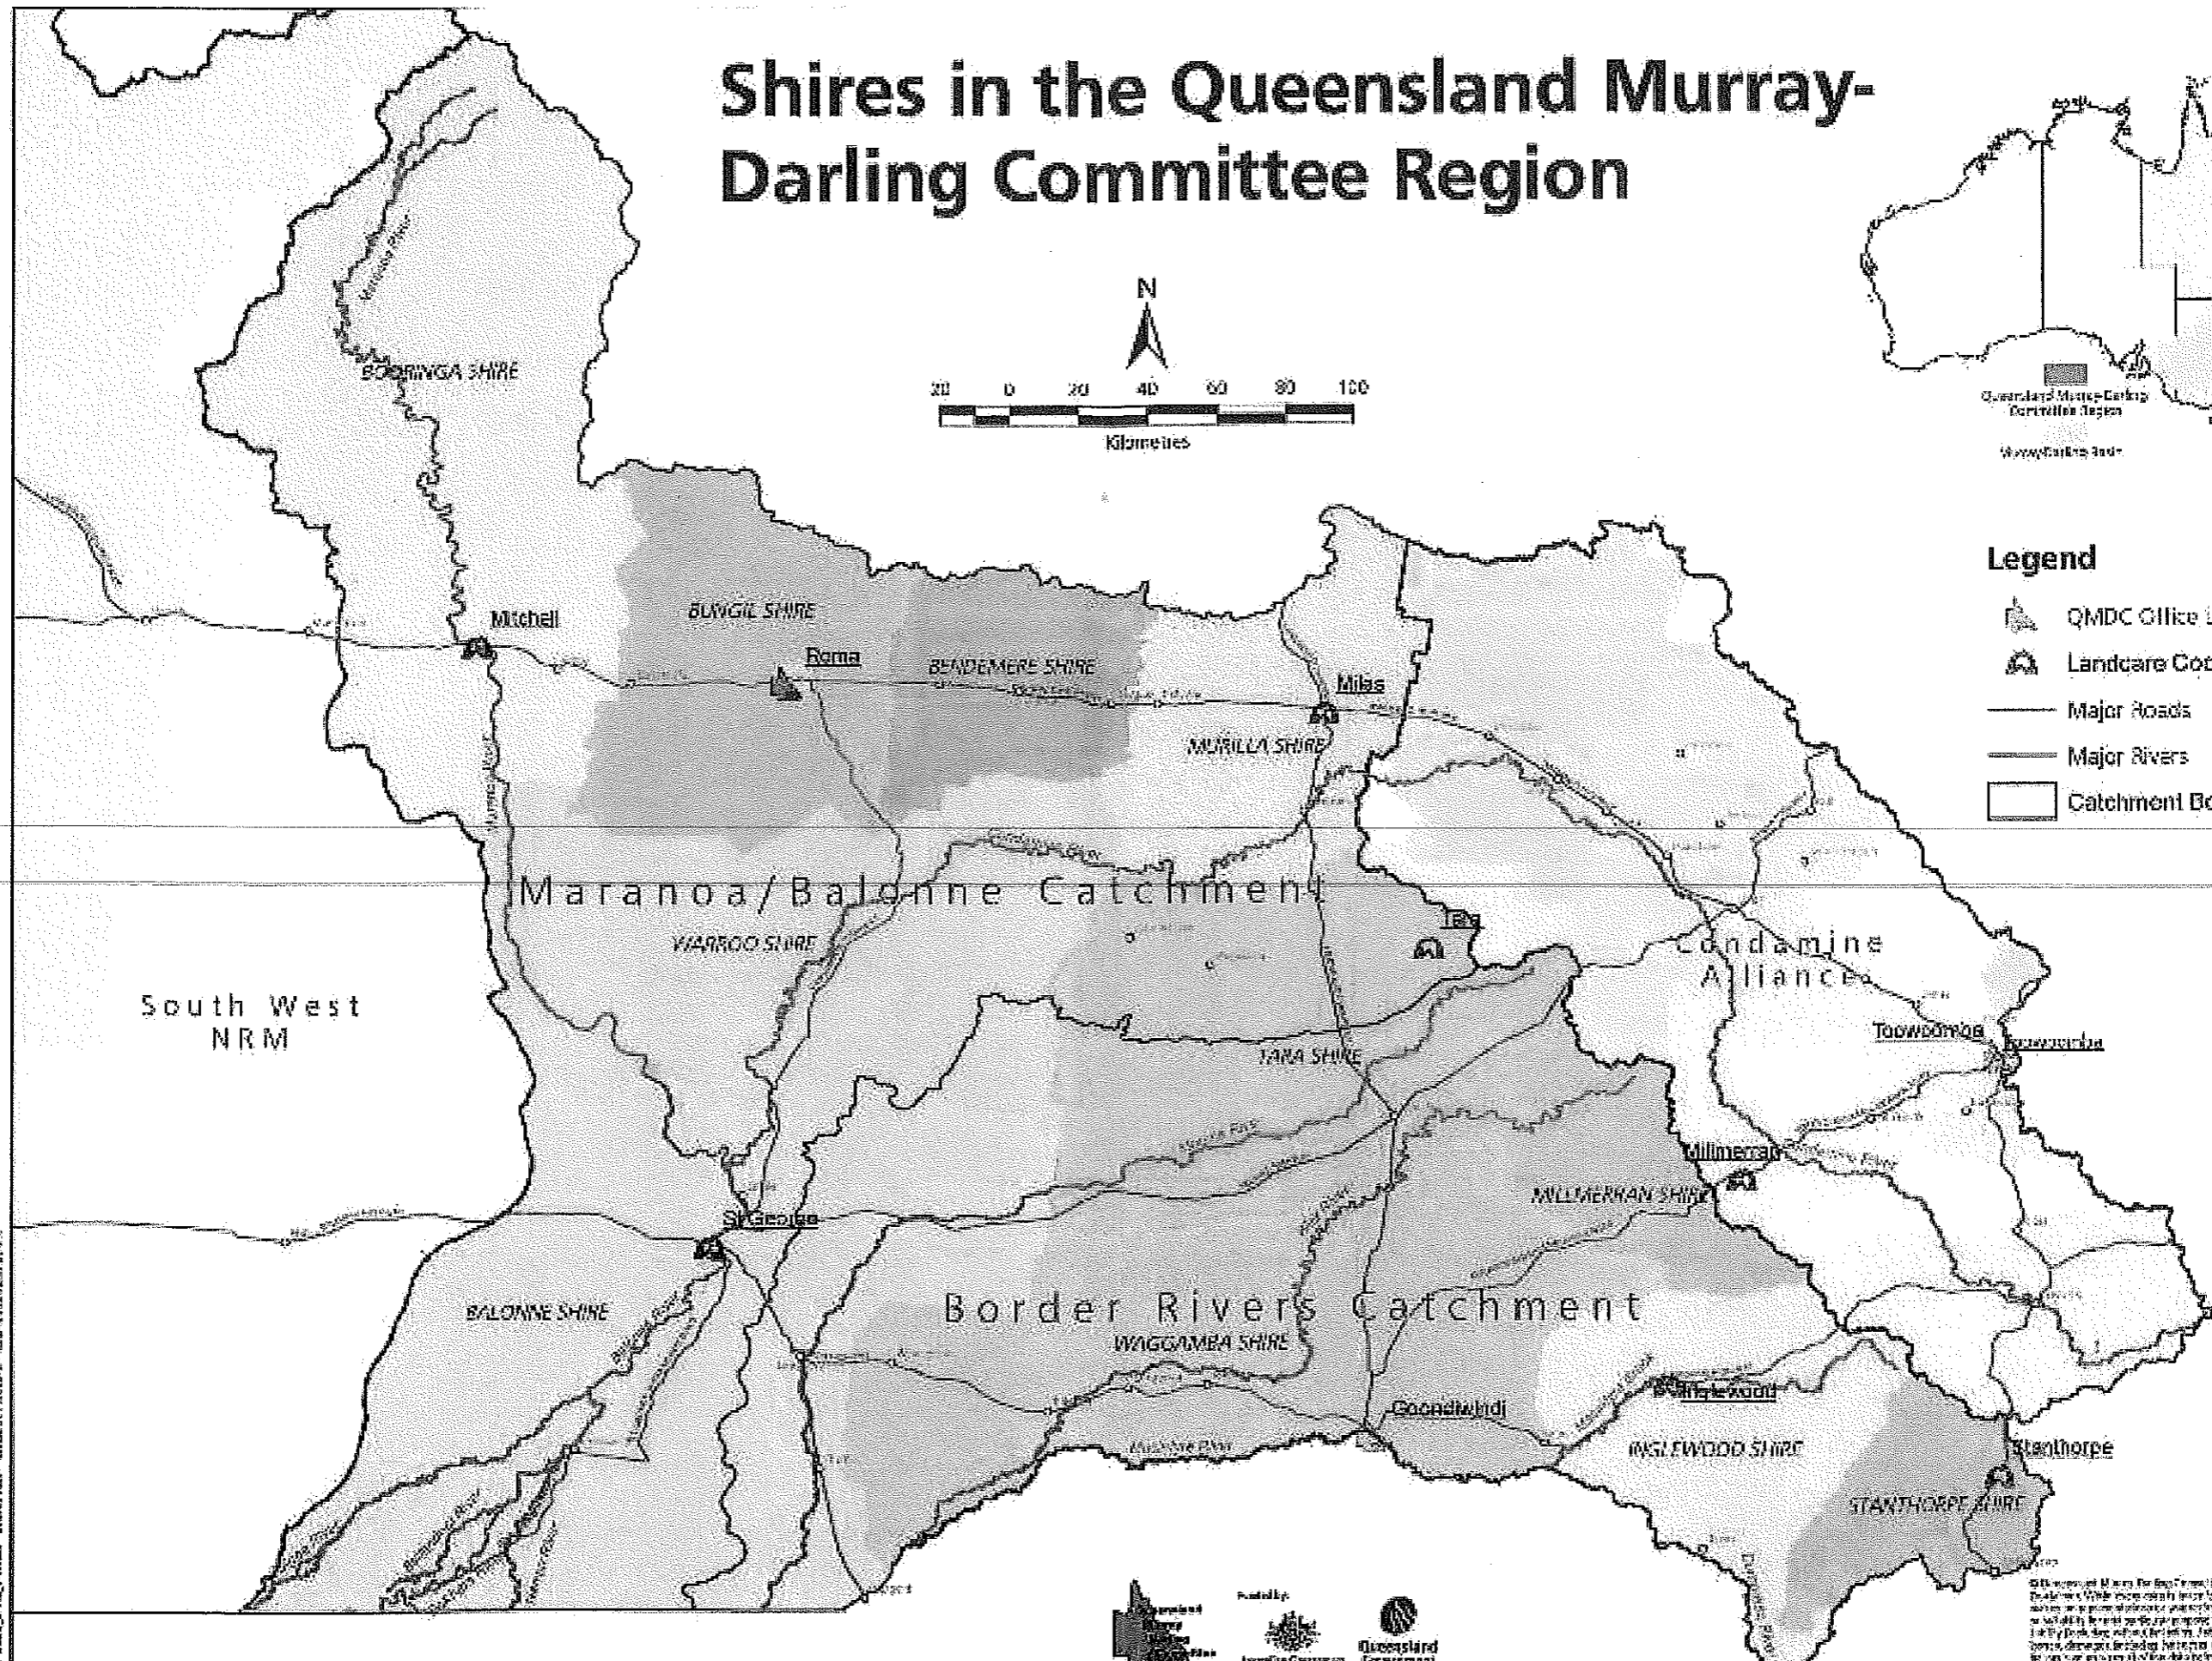

Legend

- QMDC Office Logo
- Landcare Coordi
- Major Roads
- Major Rivers
- Catchment Bound