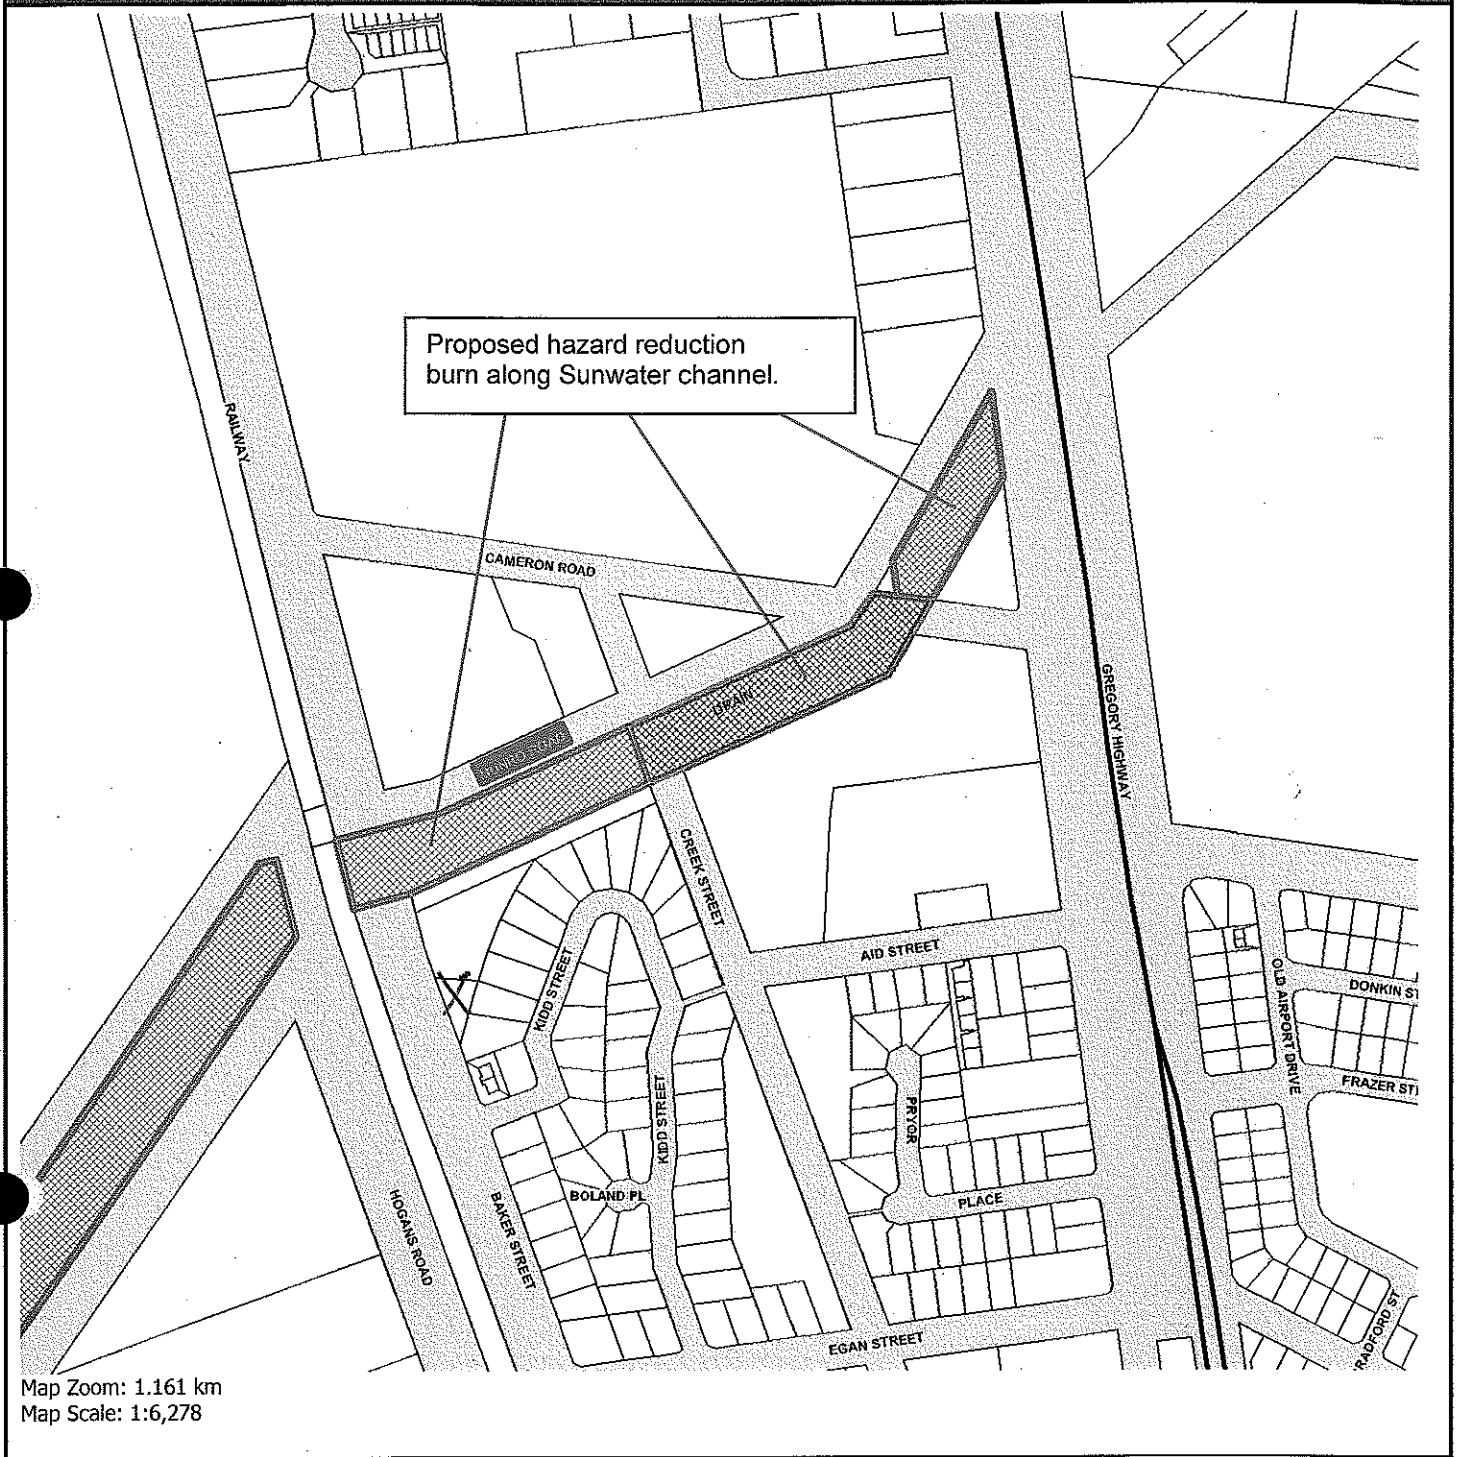

Map: Sunwater channel running from Hospital Rd. in behind the State Gov. Offices alongside Munro Rd.

Map Zoom: 1.161 km  
Map Scale: 1:6,278

About this Document

This map has been created for the purpose of showing basic locality information. Property boundary line network data is supplied by State Government. Any error should be reported to the GIS Section.

Disclaimer

This map is a representation of the information currently held. While every effort has been made to ensure the accuracy of the product, we accept no responsibility for any errors or omissions.