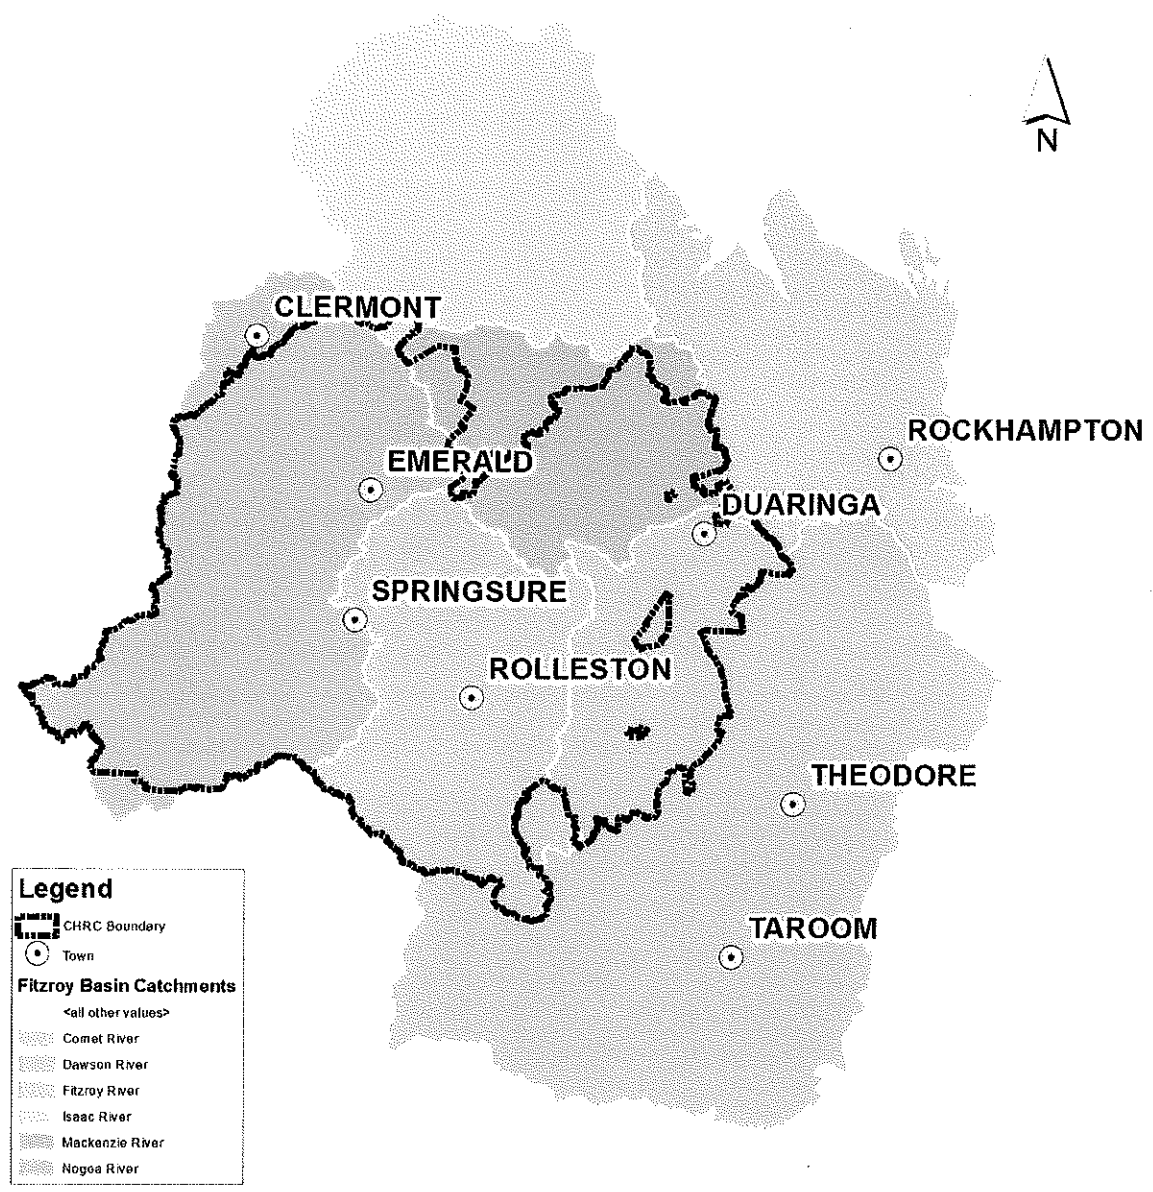

## 2.2 Central Highlands Regional Council Area

- The area administered by Central Highlands Regional Council includes the whole of the Comet, most of the Nogoa, the lower Mackenzie and part of the lower Dawson River catchments.

Figure 2: Fitzroy River Catchment – CHRC administrative boundary overlaid over major sub-basins.

QFCI

Date: 25/05/11 jm

Exhibit Number: 489